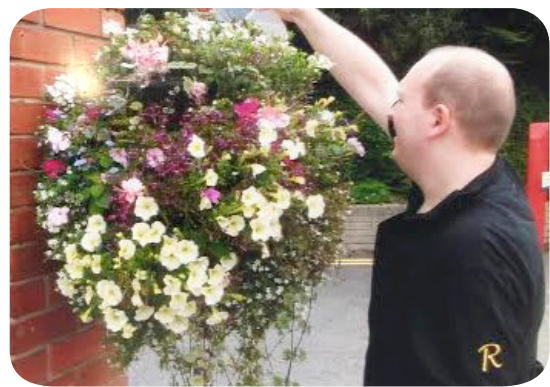

County Baskets - £25 each

An average of 29 mixed plants specifically chosen for their striking display of colour and foliage.

All baskets are grown within a high grade mixed compost with slow release fertilizer and water retention additive to support a full summer season of growth and flowering.

As with all plants and baskets, regular watering will be required in drier weather.